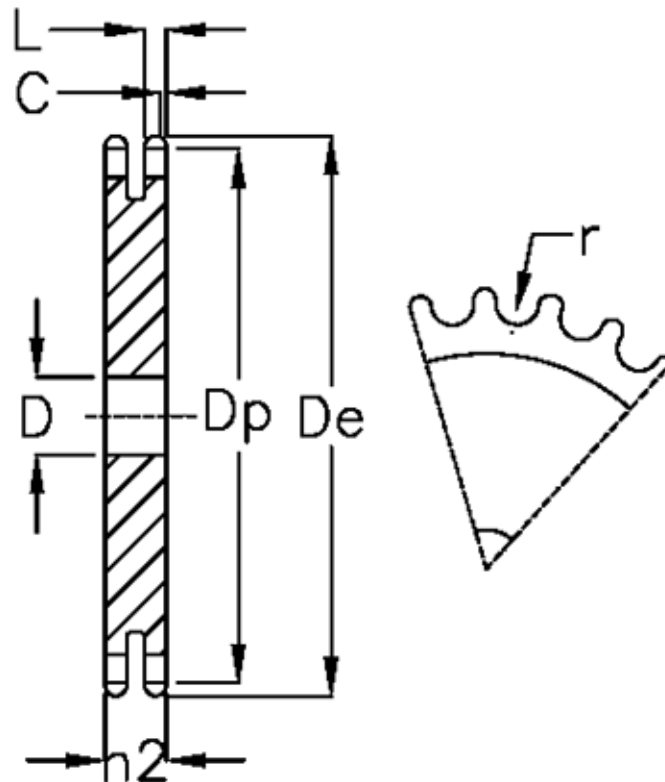

Article number: 616022009035

Description: Plate wheel 20 B-2 Z=35 duplex

Measures

C	= 4
D	= 25
De	= 369.4
Dp	= 354.2
For chain size	= 1 1/4 x 3/4
For chain type	= 20 B-2
h2	= 54.6
L	= 18.2

Number of teeth	= 35
r	= 19.05